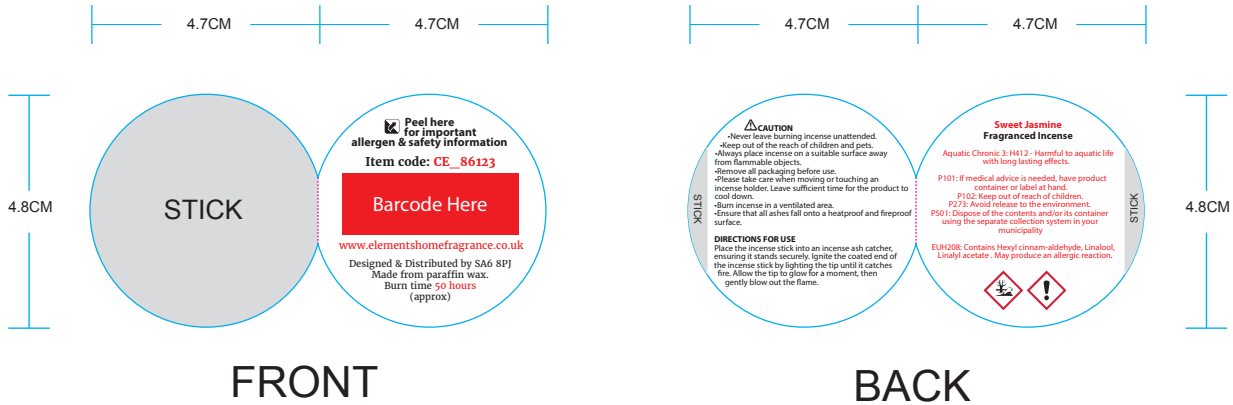

Incense warning - Cone

CAUTION

- •Never leave burning incense unattended.
- •Keep out of the reach of children and pets.
- •Always place incense on a suitable surface away from flammable objects.
- •Remove all packaging before use.
- •Please take care when moving or touching an incense holder. Leave sufficient time for the product to cool down.
- •Burn incense in a ventilated area.
- •Ensure that all ashes fall onto a heatproof and fireproof surface.

WARNING: May cause irritation if in direct contact with eyes.

DIRECTIONS FOR USE
Place the incense cone into an incense holder, ensuring it stands securely. Ignite the top end of the incense cone by lighting the tip until it catches fire. Allow the tip to glow for a moment, then gently blow out the flame. Enjoy the fragrant aroma as the incense cone releases its scent into the air.